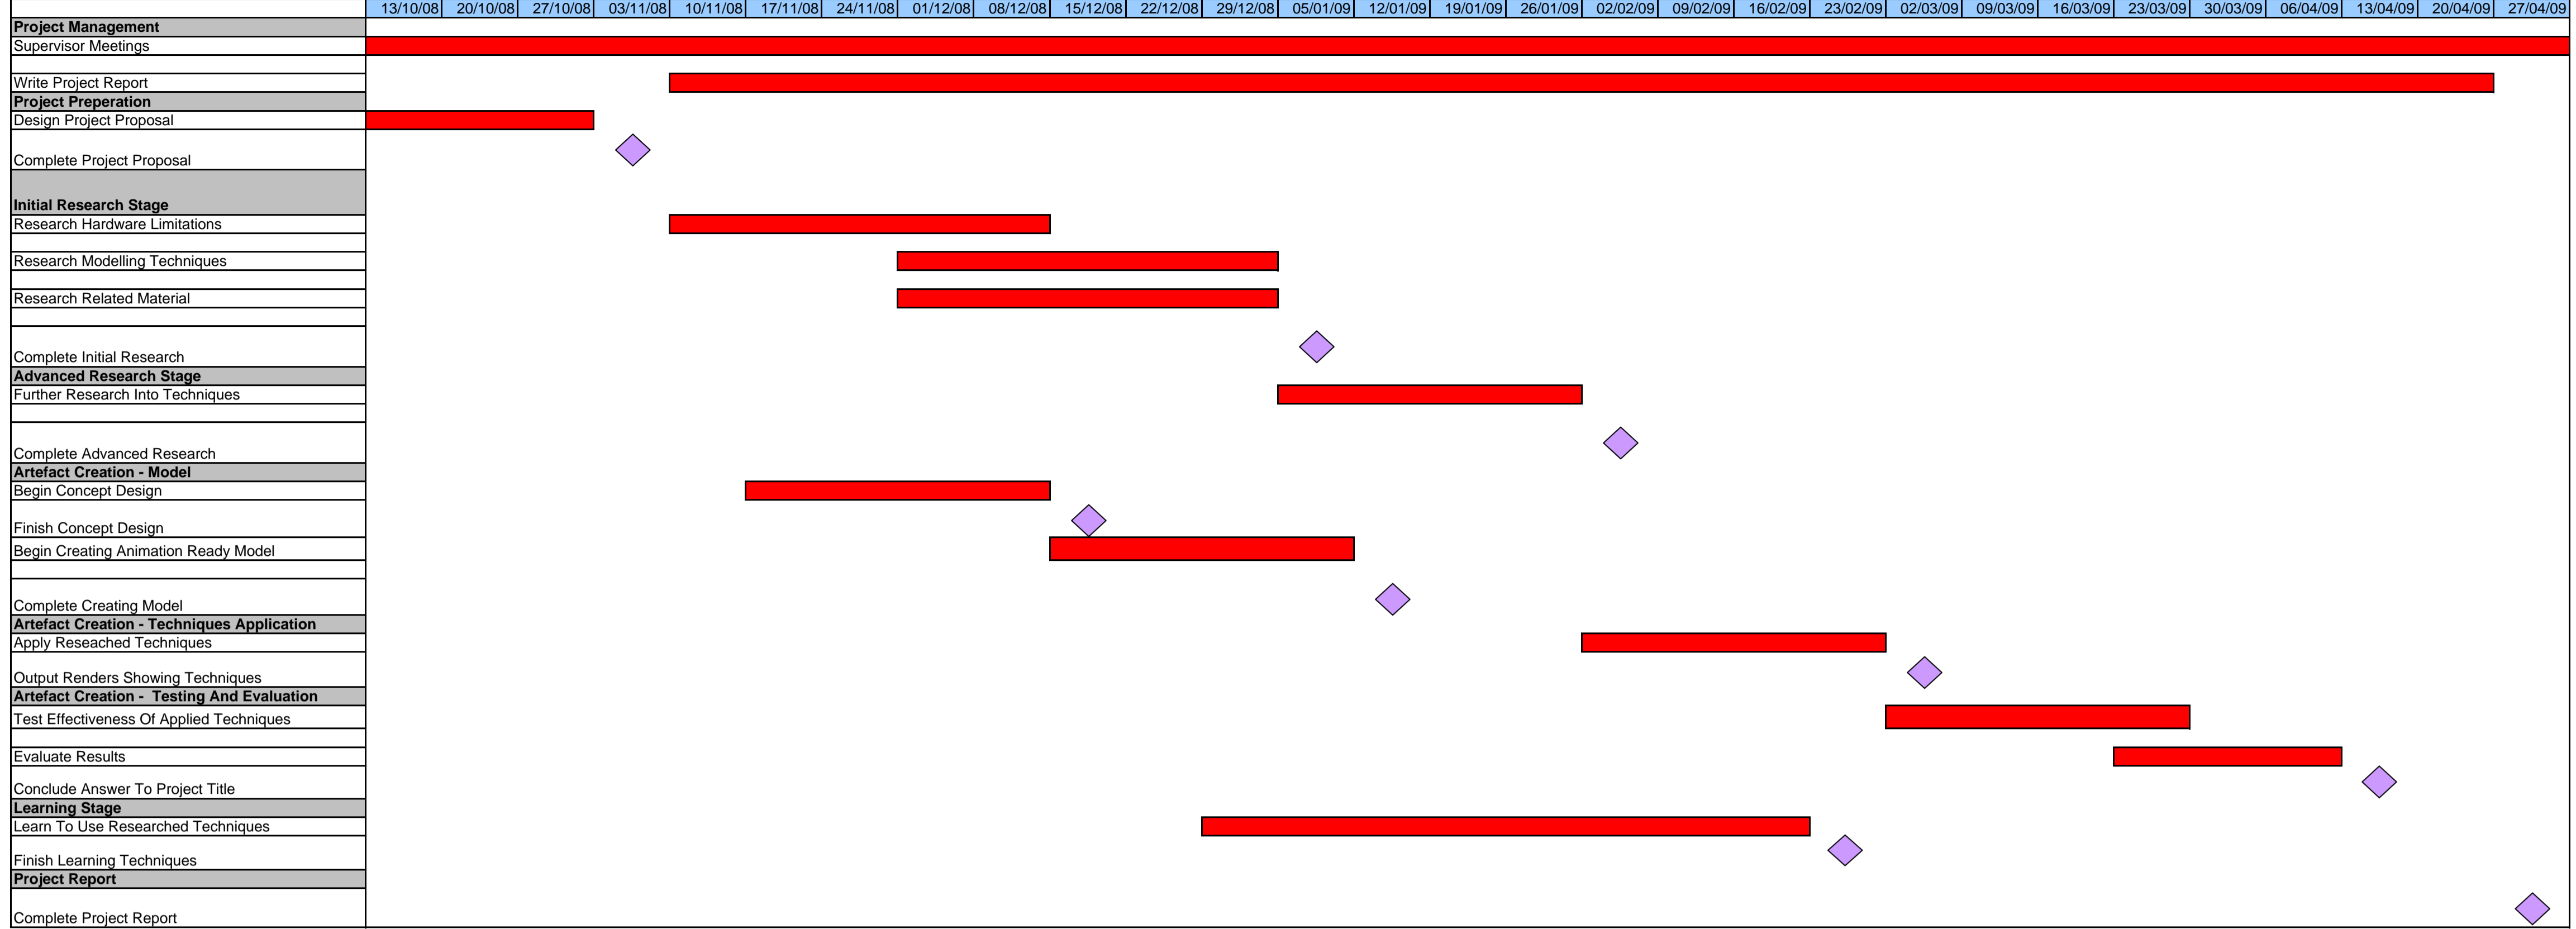

CMP3638 Assignment 1 Project Preparation

Key	
	Week Commencing
	Section Heading
	Time Taken
	Milestone